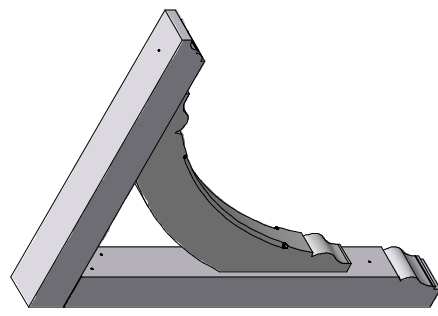

DRILL HOLES
ON ASSEMBLY

ALL FACES ARE
PLANED FINISH

SWL (Safe Working Load) = 91 Kg

TITLE GALLOWS BRACKET SG6T

MATERIAL		EUROPEAN RED DEAL V	
TREATMENT		DIP TREATED WITH GLASURIT GLASSOHYD NATURA BASE COAT FUNGICIDE STAIN	
SCALE	DRN	DATE	
	R. SPENCER	03/07/2008	
DRG. No.			SG6T

Canopy Products Ltd
Paradise Works
Paradise Street
Ramsbottom Lancs BLO 9BS
Tel 01706 82 2665
Fax 01706 82 3333

HEAD AND UPRIGHT- EX 75mm X 75mm
BRACE - EX 200mm X 50mm