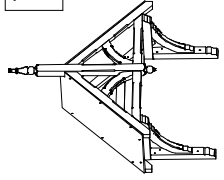

DRILL HOLES
ON ASSEMBLY

ALL FACES ARE
PLANED FINISH

SWL (Safe Working Load) = 91 Kg

TITLE GALLOWS BRACKET SG6T

MATERIAL		EUROPEAN RED DEAL V	
TREATMENT		DIP TREATED WITH GLASURIT GLASSOHYD NATURA BASE COAT FUNGICIDE STAIN	
SCALE	DRN	DATE	
	R. SPENCER	03/07/2008	
DRG. No.			SG6T

Canopy Products Ltd
Paradise Works
Paradise Street
Ramsbottom Lancs BLO 9BS
Tel 01706 82 2665
Fax 01706 82 3333

HEAD AND UPRIGHT- EX 75mm X 75mm
BRACE - EX 200mm X 50mm