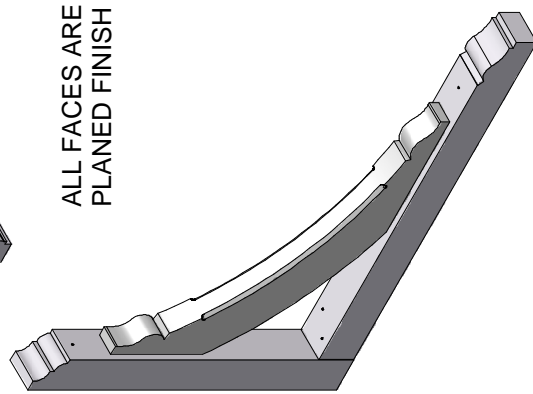

DRILL HOLES
ON ASSEMBLY

ALL FACES ARE
PLANED FINISH

SWL (Safe Working Load) = 91 Kg

TITLE GALLOWS BRACKET SG6T

MATERIAL		EUROPEAN RED DEAL V	
TREATMENT		DIP TREATED WITH GLASURIT GLASSOHYD NATURA BASE COAT FUNGICIDE STAIN	
SCALE	DRN	DATE	
	R. SPENCER	03/07/2008	
DRG. No.			SG6T

Canopy Products Ltd
Paradise Works
Paradise Street
Ramsbottom Lancs BLO 9BS
Tel 01706 82 2665
Fax 01706 82 3333

HEAD AND UPRIGHT- EX 75mm X 75mm
BRACE - EX 200mm X 50mm