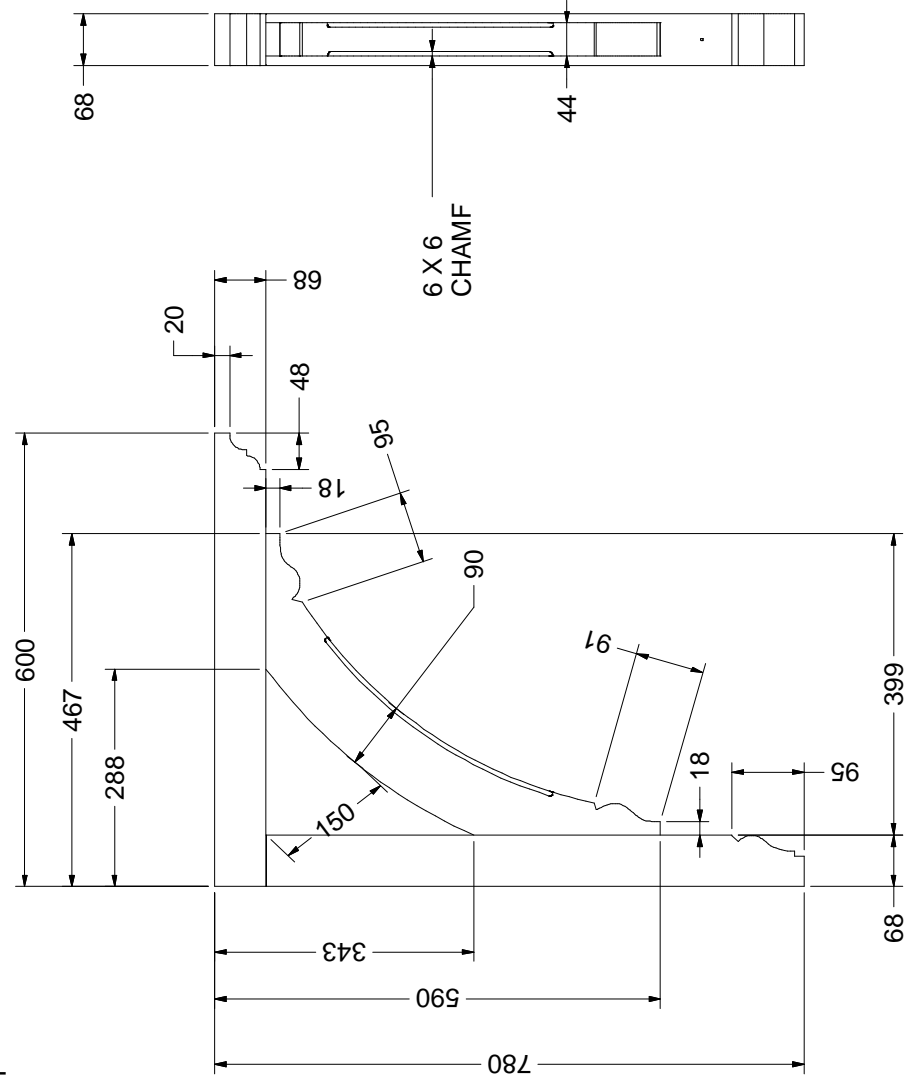

DRILL HOLES
ON ASSEMBLY

ALL FACES ARE
PLANED FINISH

SWL (Safe Working Load) = 91 Kg

TITLE GALLOWS BRACKET SG6T

MATERIAL		EUROPEAN RED DEAL V	
TREATMENT		DIP TREATED WITH GLASURIT GLASSOHYD NATURA BASE COAT FUNGICIDE STAIN	
SCALE	DRN	DATE	
	R. SPENCER	03/07/2008	
DRG. No.			SG6T

Canopy Products Ltd
Paradise Works
Paradise Street
Ramsbottom Lancs BLO 9BS
Tel 01706 82 2665
Fax 01706 82 3333

HEAD AND UPRIGHT- EX 75mm X 75mm
BRACE - EX 200mm X 50mm