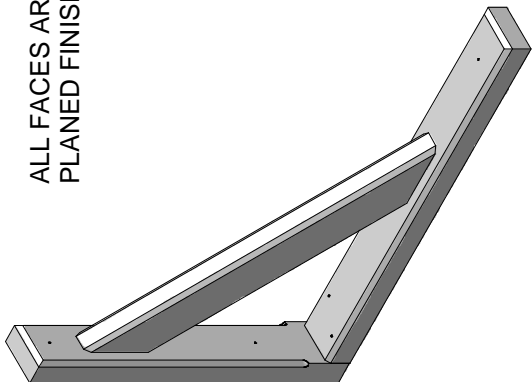

ALL FACES ARE
PLANED FINISH

SWL (Safe Working Load) = 193 Kg

HEAD AND UPRIGHT- EX 100mm X 50mm
BRACE - EX 100mm X 50mm

TITLE GALLOWS BRACKET GS7

Canopy Products Ltd
Paradise Works
Paradise Street
Ramsbottom Lancs BLO 9BS
Tel 01706 82 2665
Fax 01706 82 3333