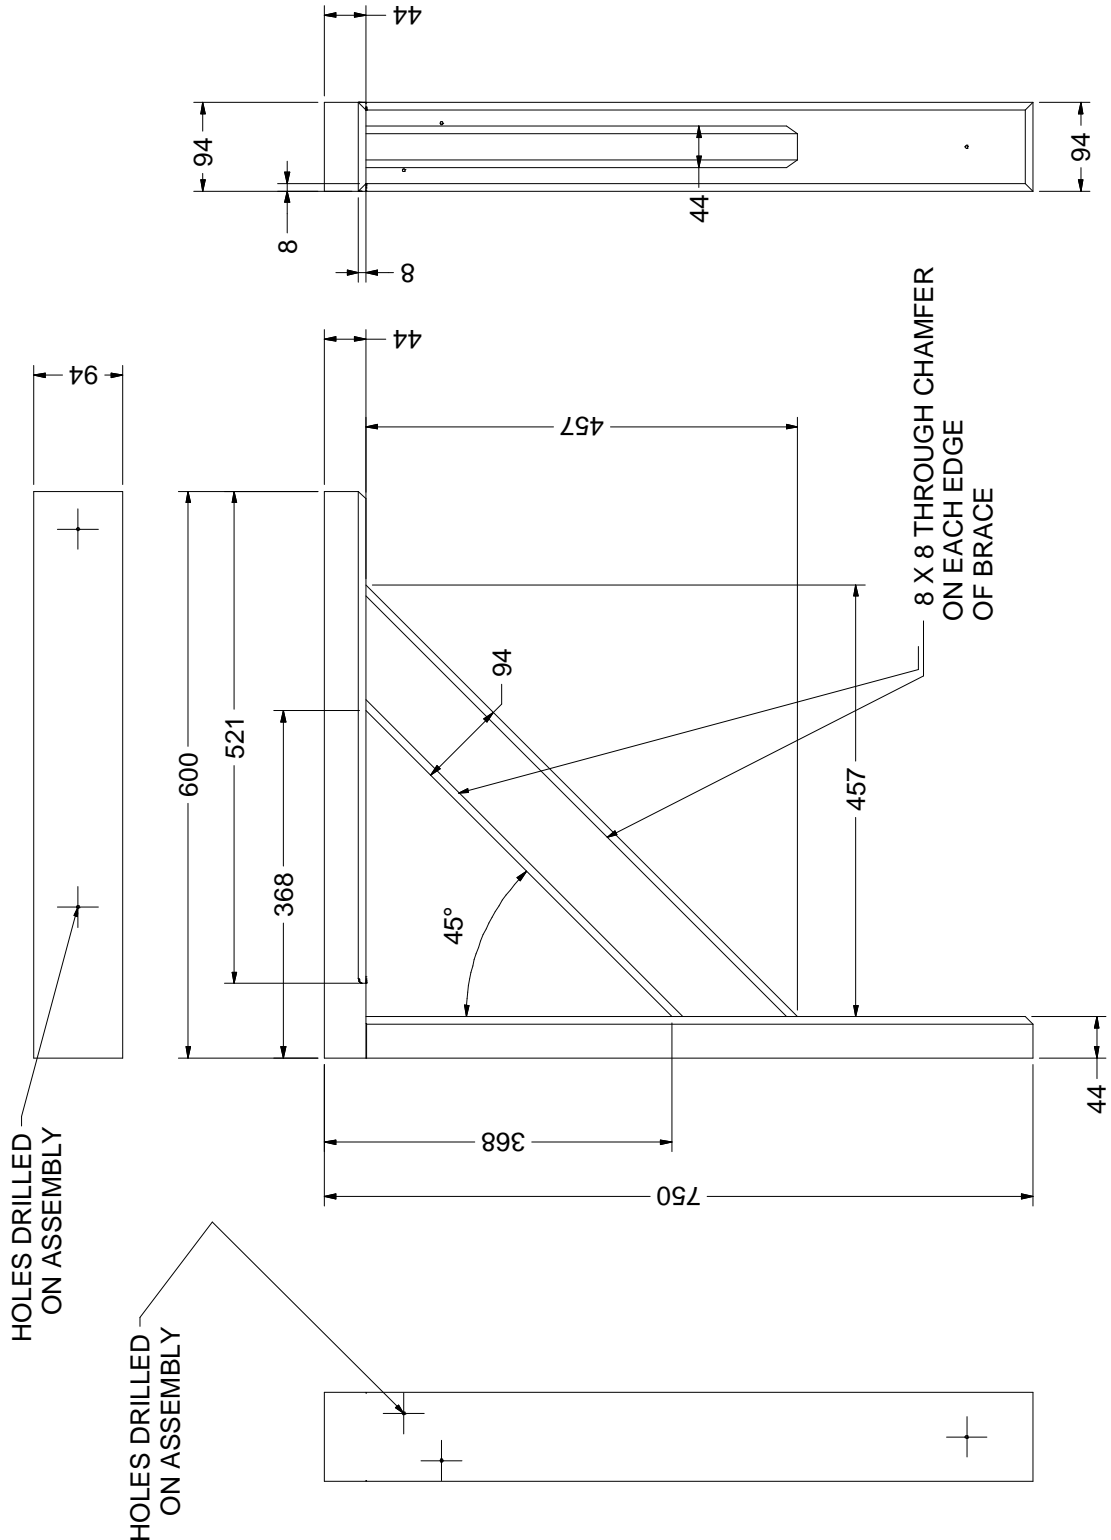

ALL FACES ARE
PLANED FINISH

SWL (Safe Working Load) = 193 Kg

HEAD AND UPRIGHT- EX 100mm X 50mm
BRACE - EX 100mm X 50mm

TITLE GALLOWS BRACKET GS7

Canopy Products Ltd
Paradise Works
Paradise Street
Ramsbottom Lancs BLO 9BS
Tel 01706 82 2665
Fax 01706 82 3333

MATERIAL	EUROPEAN RED DEAL V
TREATMENT	DIP TREATED WITH GLASURIT GLASSOXYD NATURA BASE COAT FUNGGICIDE STAIN
SCALE	DRN
DATE	R. SPENCER 24/06/2008
DRG. No.	GS7