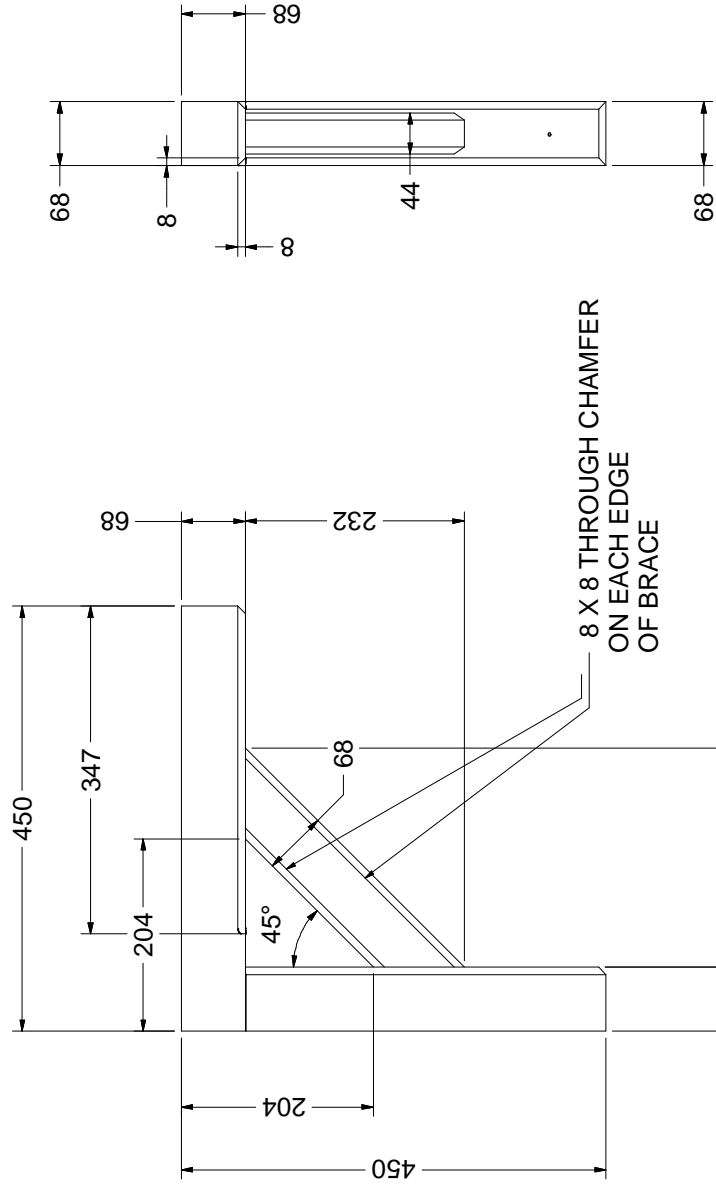

ALL FACES ARE  
PLANED FINISH

SWL (Safe Working Load) = 111 Kg

TITLE GALLOWS BRACKET G10

**Canopy Products Ltd**  
Paradise Works  
Paradise Street  
Ramsbottom Lancs BLO 9BS  
Tel 01706 82 2665  
Fax 01706 82 3333

MATERIAL	EUROPEAN RED DEAL V
TREATMENT	DIP TREATED WITH GLASURIT GLASSOXYD NATURA BASE COAT FUNGGICIDE STAIN
SCALE	DRN
DATE	R. SPENCER 24/06/2008
DRG. No.	G10

HEAD AND UPRIGHT- EX 75mm X 75mm  
BRACE - EX 75mm X 50mm