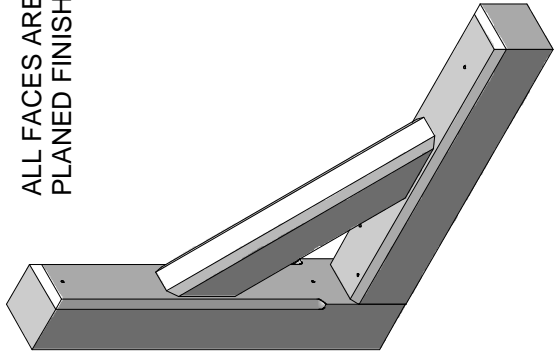

ALL FACES ARE  
PLANED FINISH

SWL (Safe Working Load) = 111 Kg

TITLE GALLOWS BRACKET G10

**Canopy Products Ltd**  
Paradise Works  
Paradise Street  
Ramsbottom Lancs BLO 9BS  
Tel 01706 82 2665  
Fax 01706 82 3333

MATERIAL	EUROPEAN RED DEAL V
TREATMENT	DIP TREATED WITH GLASURIT GLASSOXYD NATURA BASE COAT FUNGGICIDE STAIN
SCALE	DRN
DATE	R. SPENCER 24/06/2008
DRG. No.	G10

HEAD AND UPRIGHT- EX 75mm X 75mm  
BRACE - EX 75mm X 50mm