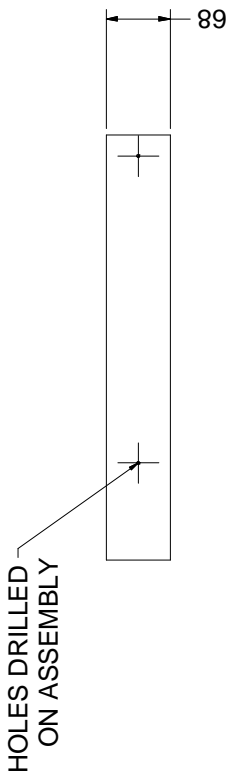

ALL FACES ARE  
PLANED FINISH

SWL (Safe Working Load) = 111 Kg

TITLE GALLOWS BRACKET G10

**Canopy Products Ltd**  
Paradise Works  
Paradise Street  
Ramsbottom Lancs BLO 9BS  
Tel 01706 82 2665  
Fax 01706 82 3333

MATERIAL	EUROPEAN RED DEAL V
TREATMENT	DIP TREATED WITH GLASURIT GLASSOXYD NATURA BASE COAT FUNGGICIDE STAIN
SCALE	DRN
DATE	R. SPENCER 24/06/2008
DRG. No.	G10

HEAD AND UPRIGHT- EX 75mm X 75mm  
BRACE - EX 75mm X 50mm