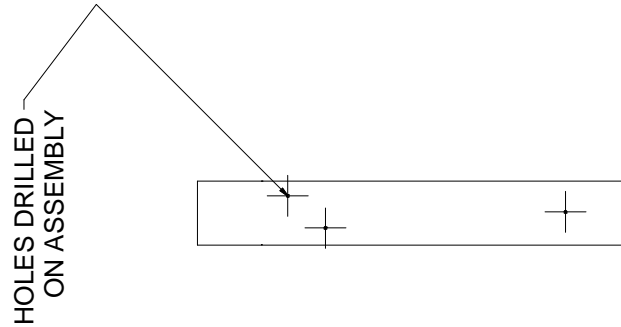

ALL FACES ARE  
PLANED FINISH

SWL (Safe Working Load) = 111 Kg

TITLE GALLOWS BRACKET G10

**Canopy Products Ltd**  
Paradise Works  
Paradise Street  
Ramsbottom Lancs BLO 9BS  
Tel 01706 82 2665  
Fax 01706 82 3333

MATERIAL	EUROPEAN RED DEAL V
TREATMENT	DIP TREATED WITH GLASURIT GLASSOXYD NATURA BASE COAT FUNGGICIDE STAIN
SCALE	DRN
DATE	R. SPENCER 24/06/2008
DRG. No.	G10

HEAD AND UPRIGHT- EX 75mm X 75mm  
BRACE - EX 75mm X 50mm