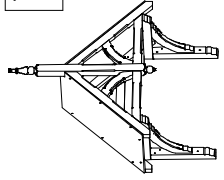

ALL FACES ARE  
PLANED FINISH

SWL (Safe Working Load) = 111 Kg

TITLE GALLOWS BRACKET G10

**Canopy Products Ltd**  
Paradise Works  
Paradise Street  
Ramsbottom Lancs BLO 9BS  
Tel 01706 82 2665  
Fax 01706 82 3333

MATERIAL	EUROPEAN RED DEAL V
TREATMENT	DIP TREATED WITH GLASURIT GLASSOXYD NATURA BASE COAT FUNGGICIDE STAIN
SCALE	DRN
DATE	R. SPENCER 24/06/2008
DRG. No.	G10

HEAD AND UPRIGHT- EX 75mm X 75mm  
BRACE - EX 75mm X 50mm