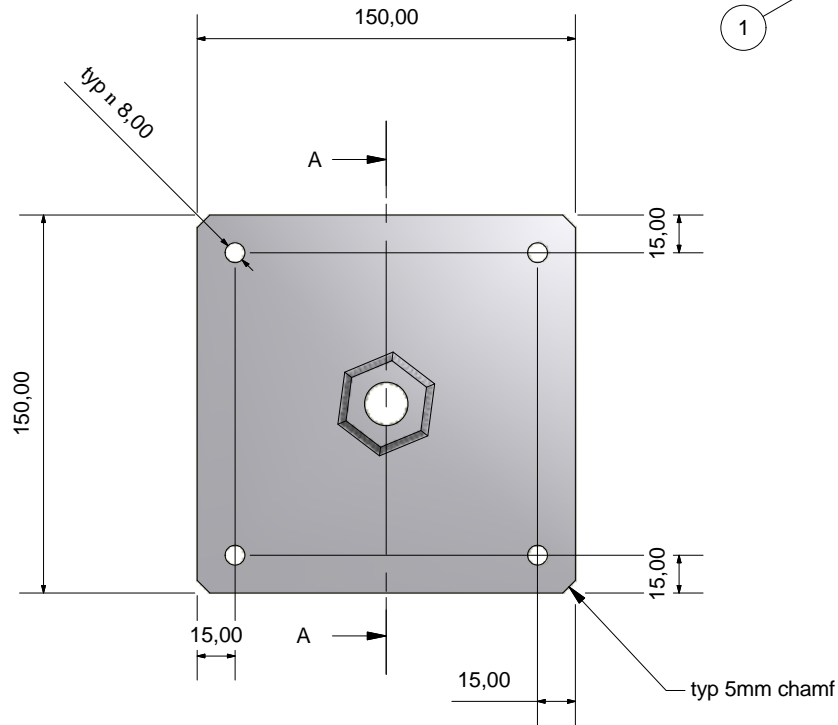

Parts List		
ITEM	PART NUMBER	QTY
1	150x150x5 base plate	1
3	M20 X 60 LONG COUPLING NUT	1

All Dimensions In MM Unless Otherwise Stated

Canopy Products Ltd
 Paradise Works
 Paradise Street
 Ramsbottom Lancashire BL0 9BS
 TEL : 01706 82 2665
 FAX : 01706 82 3333

Material:
 Mild Steel
 Part Description:

Treatment :
 Zinc electroplate with Rogard
 supreme seal 500

Drawn By
 Peter O'Reilly

Date
 10/07/2017

Scale:
 1:1

WELDED FIXED BOTTOM PLATE

Part Number
 APB1-BP.