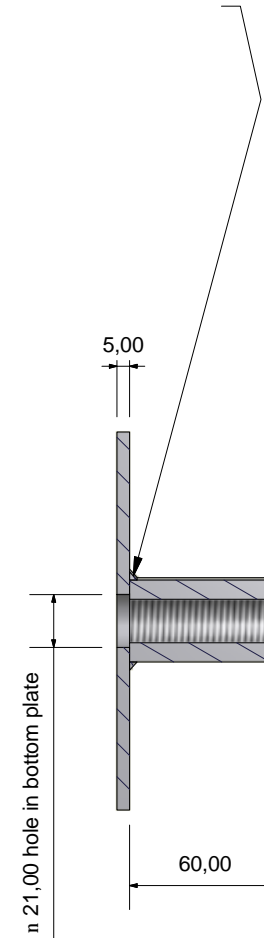

Parts List		
ITEM	PART NUMBER	QTY
1	150x150x5 base plate	1
3	M20 X 60 LONG COUPLING NUT	1

All Dimensions In MM Unless Otherwise Stated

Canopy Products Ltd
 Paradise Works
 Paradise Street
 Ramsbottom Lancashire BL0 9BS
 TEL : 01706 82 2665
 FAX : 01706 82 3333

Material:
 Mild Steel
 Part Description:

Treatment :
 Zinc electroplate with Rogard
 supreme seal 500

Drawn By
 Peter O'Reilly

Date
 10/07/2017

Scale:
 1:1

WELDED FIXED BOTTOM PLATE

Part Number
 APB1-BP.