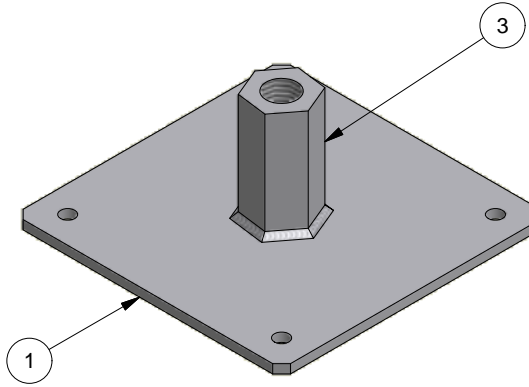

Parts List		
ITEM	PART NUMBER	QTY
1	150x150x5 base plate	1
3	M20 X 60 LONG COUPLING NUT	1

All Dimensions In MM Unless Otherwise Stated

Canopy Products Ltd
 Paradise Works
 Paradise Street
 Ramsbottom Lancashire BL0 9BS
 TEL : 01706 82 2665
 FAX : 01706 82 3333

Material:
 Mild Steel
 Part Description:

Treatment :
 Zinc electroplate with Rogard
 supreme seal 500

Drawn By
 Peter O'Reilly

Date
 10/07/2017

Scale:
 1:1

WELDED FIXED BOTTOM PLATE

Part Number
 APB1-BP.